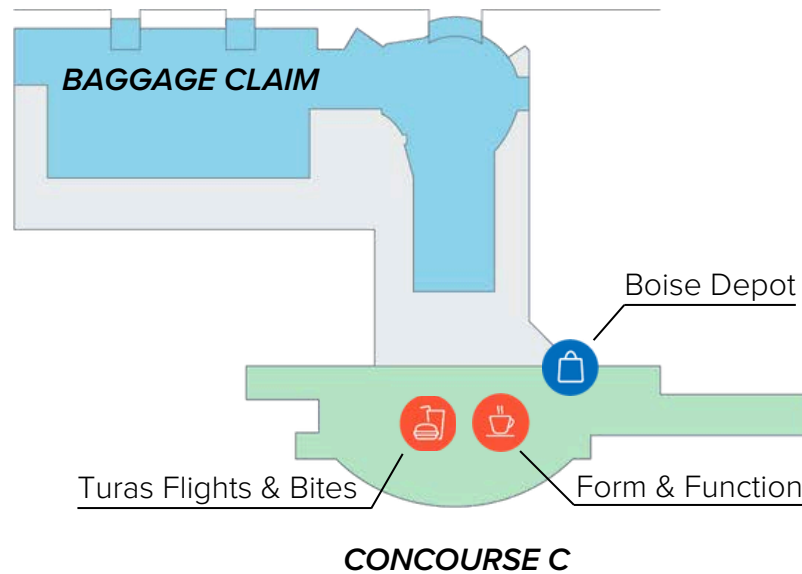

FUTURE CONCESSIONS LOCATIONS

PRE-SECURITY:
*Treefort
Food +
Drink*

CONCEPTUAL RENDERING ONLY

PRE-SECURITY:
Vending Locations

CONCEPTUAL RENDERING ONLY

Arrivals Lounge

Baggage Claim

FOOD COURT:
Bardenay

CONCEPTUAL RENDERING ONLY

FOOD COURT:
The STIL,
Waffle Me
Up

CONCEPTUAL RENDERING ONLY

FOOD COURT:
Starbucks

CONCEPTUAL RENDERING ONLY

FOOD COURT:
*Wendy's,
Pizza Hut,
Blue Sky
Bagels,
Protein Bar
& Kitchen*

CONCEPTUAL RENDERING ONLY

CENTRAL CORE:
*Capital
City Public
Market*

CONCEPTUAL RENDERING ONLY

CONCOURSE B:
The Idaho Tap House

CONCEPTUAL RENDERING ONLY

CONCOURSE B:
*Flying M
Coffee*

CONCEPTUAL RENDERING ONLY

CONCOURSE B:
The Shop
@ *Treasure Valley*

CONCEPTUAL RENDERING ONLY

CONCOURSE B:
*Sawtooth
Essentials*

CONCEPTUAL RENDERING ONLY

CONCOURSE B:
*Travel @
Ease
Vending*

CONCEPTUAL RENDERING ONLY

CONCOURSE C:
*Form & Function,
Turas
Flights & Bites*