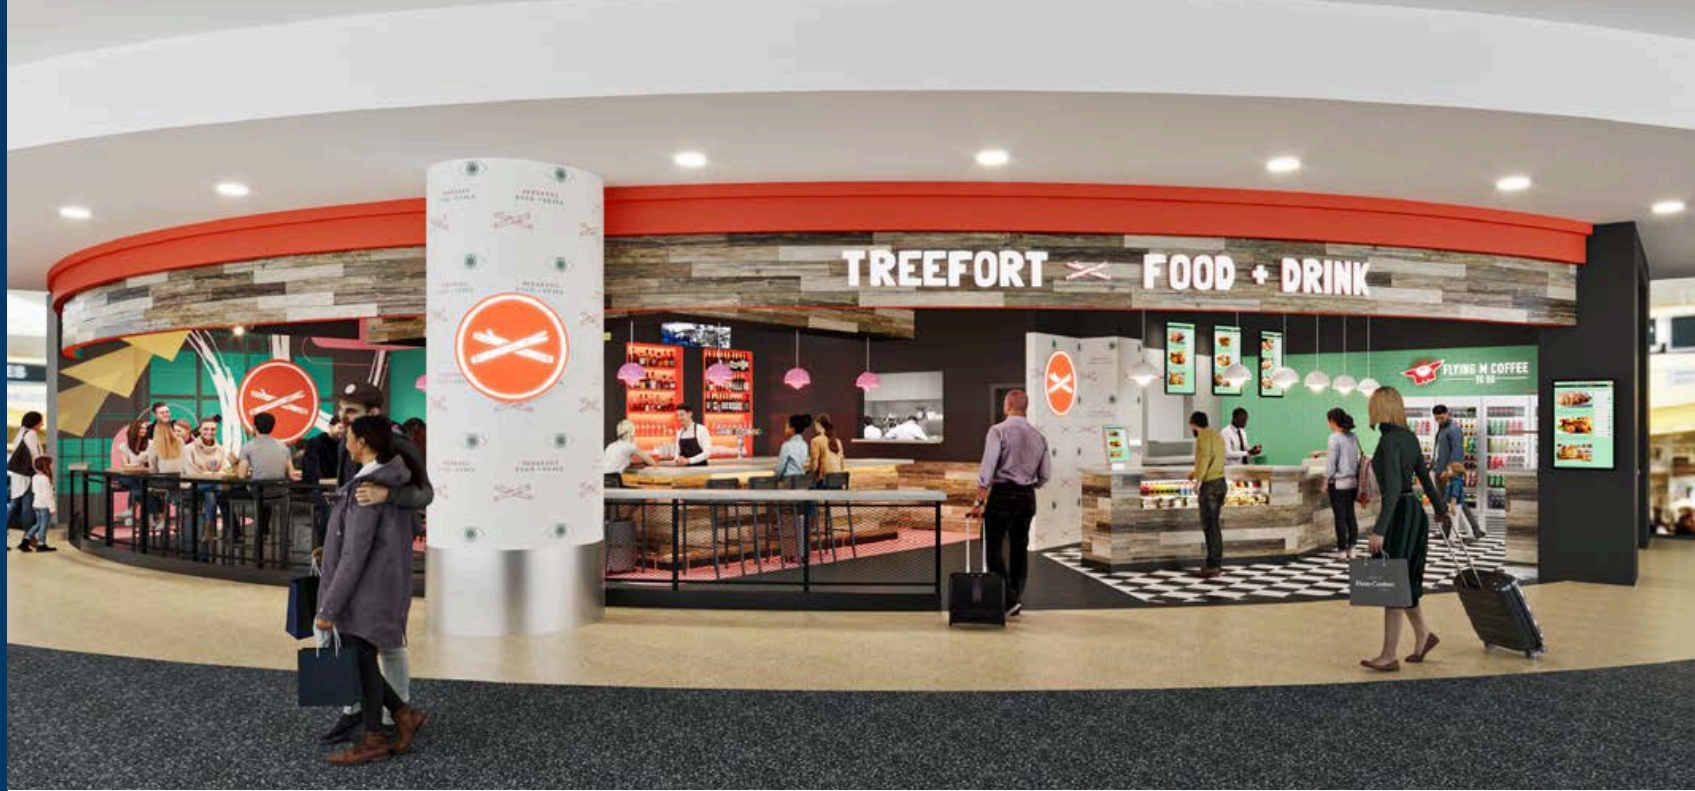

FUTURE CONCESSIONS LOCATIONS

PRE-SECURITY:
*Treefort
Food +
Drink*

CONCEPTUAL RENDERING ONLY

PRE-SECURITY:
Vending Locations

CONCEPTUAL RENDERING ONLY

Arrivals Lounge

Baggage Claim

FOOD COURT:
Bardenay

CONCEPTUAL RENDERING ONLY

FOOD COURT:
The STIL,
Waffle Me
Up

CONCEPTUAL RENDERING ONLY

FOOD COURT:
Starbucks

CONCEPTUAL RENDERING ONLY

FOOD COURT:
*Wendy's,
Pizza Hut,
Blue Sky
Bagels,
Protein Bar
& Kitchen*

CONCEPTUAL RENDERING ONLY

CENTRAL CORE:
*Capital
City Public
Market*

CONCEPTUAL RENDERING ONLY

CONCOURSE B:
The Idaho Tap House

CONCEPTUAL RENDERING ONLY

CONCOURSE B:
*Flying M
Coffee*

CONCEPTUAL RENDERING ONLY

CONCOURSE B:
The Shop
@ *Treasure Valley*

CONCEPTUAL RENDERING ONLY

CONCOURSE B:
*Sawtooth
Essentials*

CONCEPTUAL RENDERING ONLY

CONCOURSE B:
*Travel @
Ease
Vending*

CONCEPTUAL RENDERING ONLY

CONCOURSE C:
*Form & Function,
Turas
Flights & Bites*