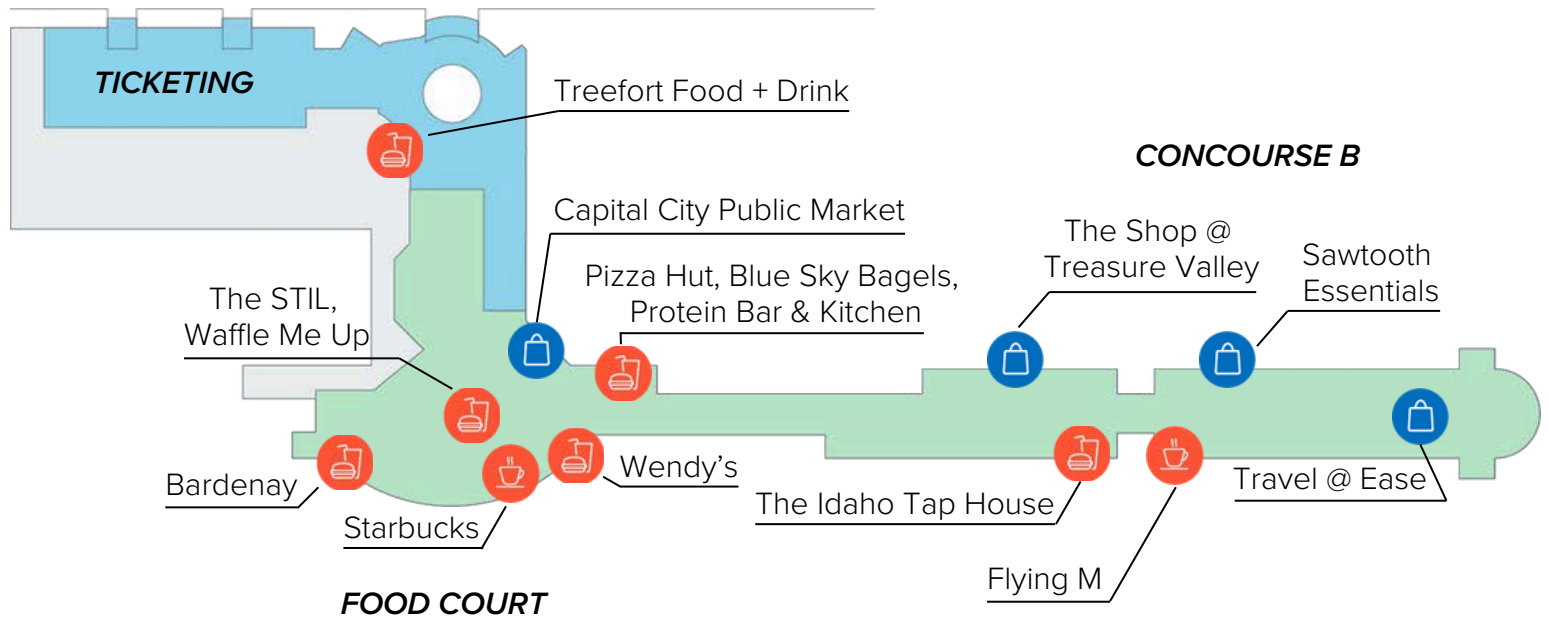

FUTURE CONCESSIONS LOCATIONS

PRE-SECURITY:
*Treefort
Food +
Drink*

CONCEPTUAL RENDERING ONLY

PRE-SECURITY:
Vending Locations

CONCEPTUAL RENDERING ONLY

Arrivals Lounge

Baggage Claim

FOOD COURT:
Bardenay

CONCEPTUAL RENDERING ONLY

FOOD COURT:
The STIL,
Waffle Me
Up

CONCEPTUAL RENDERING ONLY

FOOD COURT:
Starbucks

CONCEPTUAL RENDERING ONLY

FOOD COURT:
*Wendy's,
Pizza Hut,
Blue Sky
Bagels,
Protein Bar
& Kitchen*

CONCEPTUAL RENDERING ONLY

CENTRAL CORE:
*Capital
City Public
Market*

CONCEPTUAL RENDERING ONLY

CONCOURSE B:
The Idaho Tap House

CONCEPTUAL RENDERING ONLY

CONCOURSE B:
*Flying M
Coffee*

CONCEPTUAL RENDERING ONLY

CONCOURSE B:
The Shop
@ *Treasure Valley*

CONCEPTUAL RENDERING ONLY

CONCOURSE B:
*Sawtooth
Essentials*

CONCEPTUAL RENDERING ONLY

CONCOURSE B:
*Travel @
Ease
Vending*

CONCEPTUAL RENDERING ONLY

CONCOURSE C:
*Form & Function,
Turas
Flights & Bites*