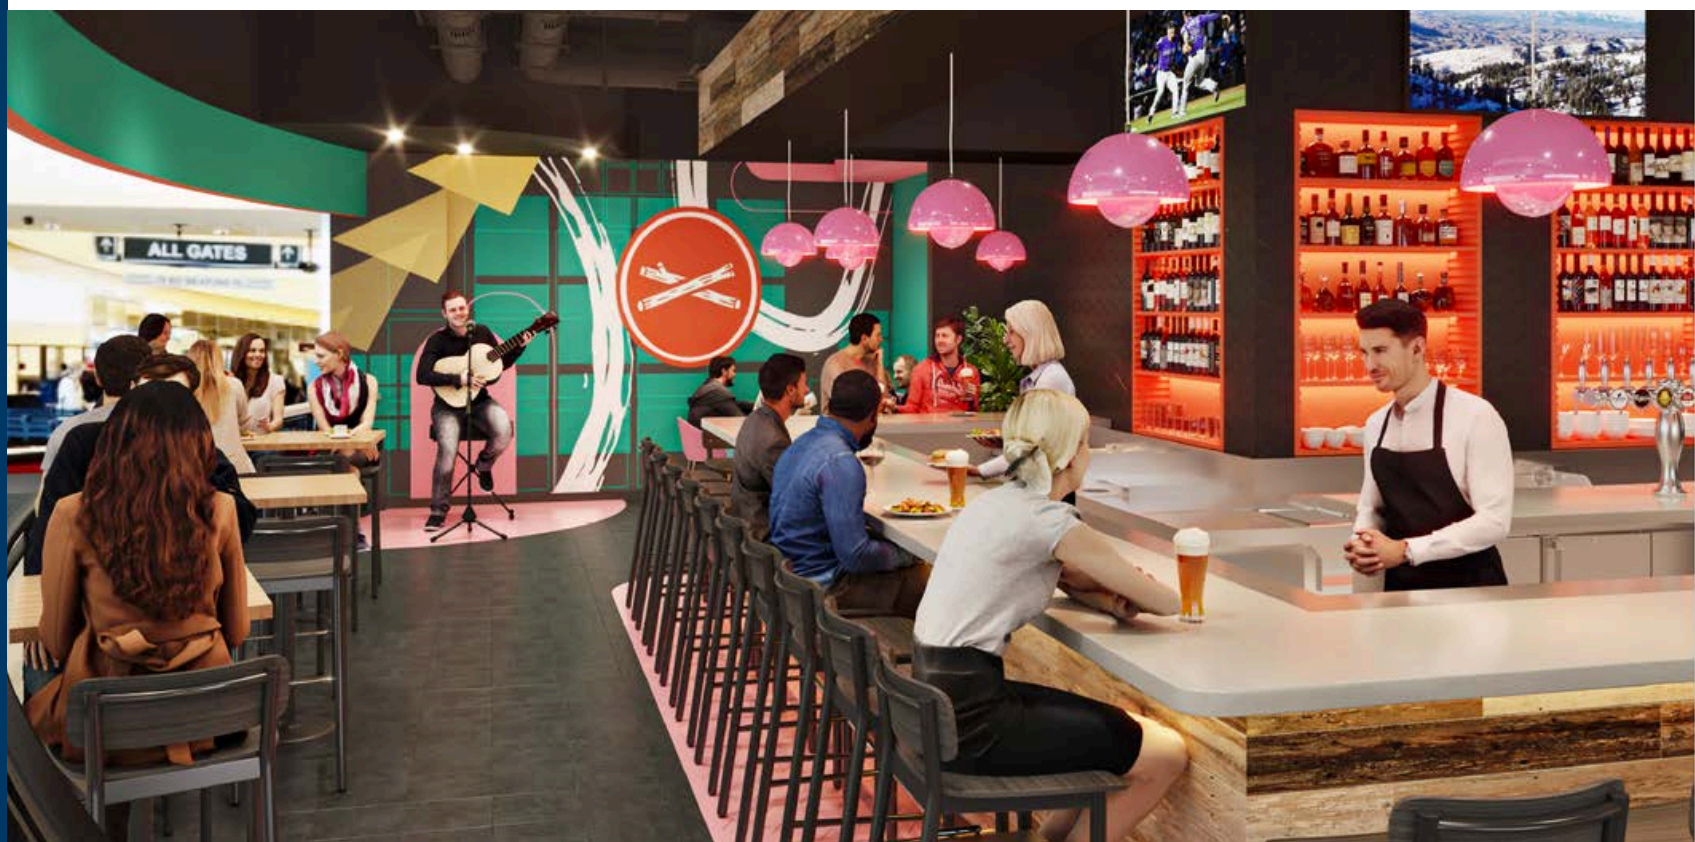

FUTURE CONCESSIONS LOCATIONS

PRE-SECURITY:
*Treefort
Food +
Drink*

CONCEPTUAL RENDERING ONLY

PRE-SECURITY:
Vending Locations

CONCEPTUAL RENDERING ONLY

Arrivals Lounge

Baggage Claim

FOOD COURT:
Bardenay

CONCEPTUAL RENDERING ONLY

FOOD COURT:
The STIL,
Waffle Me
Up

CONCEPTUAL RENDERING ONLY

FOOD COURT:
Starbucks

CONCEPTUAL RENDERING ONLY

FOOD COURT:
*Wendy's,
Pizza Hut,
Blue Sky
Bagels,
Protein Bar
& Kitchen*

CONCEPTUAL RENDERING ONLY

CENTRAL CORE:
*Capital
City Public
Market*

CONCEPTUAL RENDERING ONLY

CONCOURSE B:
The Idaho Tap House

CONCEPTUAL RENDERING ONLY

CONCOURSE B:
*Flying M
Coffee*

CONCEPTUAL RENDERING ONLY

CONCOURSE B:
The Shop
@ *Treasure Valley*

CONCEPTUAL RENDERING ONLY

CONCOURSE B:
*Sawtooth
Essentials*

CONCEPTUAL RENDERING ONLY

CONCOURSE B:
*Travel @
Ease
Vending*

CONCEPTUAL RENDERING ONLY

CONCOURSE C:
*Form & Function,
Turas
Flights & Bites*